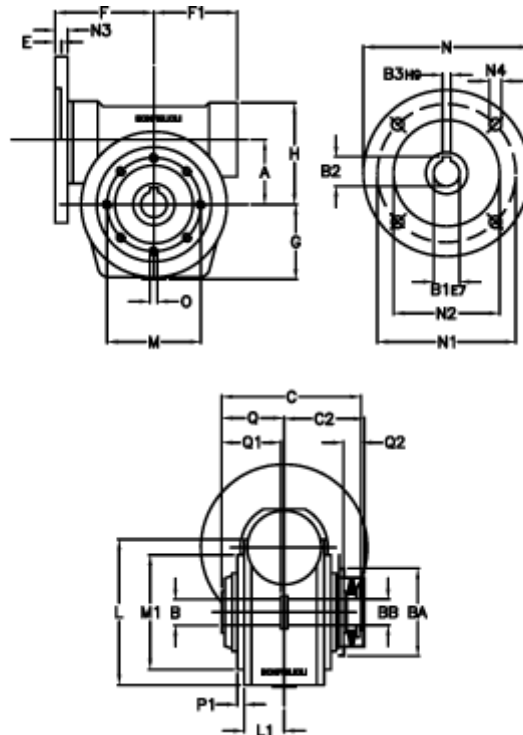

Article number: 390204900773336

Description: Worm Gear with Torque Limiter
VF 49-L2-P-7 P80B14

Measures

a = 49.50	C2 = 63,5	L1 = 36.8	O = M6x8
B = 25	Description = VF 49P-xx-80B14	m = 94	P1 = 2.5
B1 E7 = 19	E = 3.0	M1 = 68	Q = 51.0
B2 = 21.8	F = 70	N = 120	Q1 = 41
B3 H9 = 6	F1 = 63	N1 = 100	Q2 = 15
BA = 63	g = 56	N2 = 80	
BB H7 = 14	H = 80.0	N3 = 10.0	
C = 105	L = 107.5	N4 = 7	